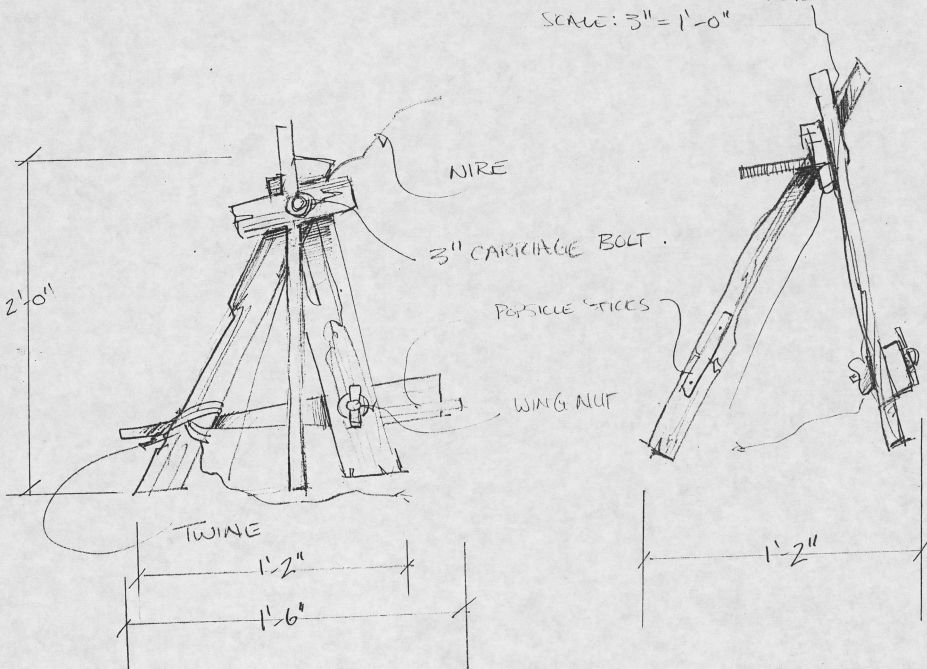

NUNSENSE

NEPTUNE THEATRE

HOME MADE COOK BOOK STAND

SCALE: 3" = 1'-0"