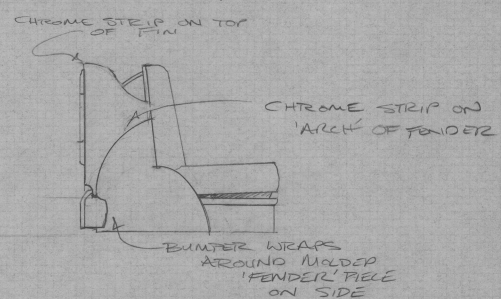

SCALE: 1/2" = 1'-0"

MIDDLE SECTION 'A'

END SECTION 'B'

SIDE SECTION

CLEARPRINT

Nunsense	
Neptune Theatre	Rebecca Cohn Auditorium
FRONT DETAILS	
Scale: 1" = 1'-0"	NOV 22, 1997
Dir: C. LeJeune	Des.: B. Lumsden
	<i>B. Lumsden</i>