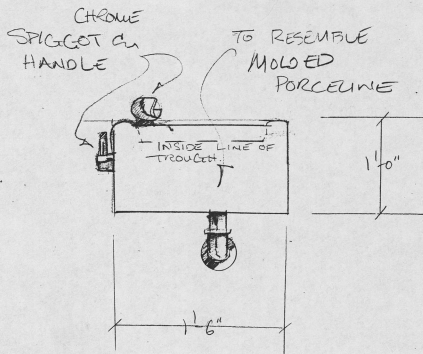

• NON PRACTICAL.

• SHOULD BE LIGHTWEIGHT.
TO HANG FROM FRONT OF
"LOCKER" FLAT.

✓ WATER FOUNTAIN DRESSING.

NONSENSE - NEPTUNE THEATRE
FLOOR DRAWINGS - SCALE: 1/2" = 1'-0"
© B. MULL