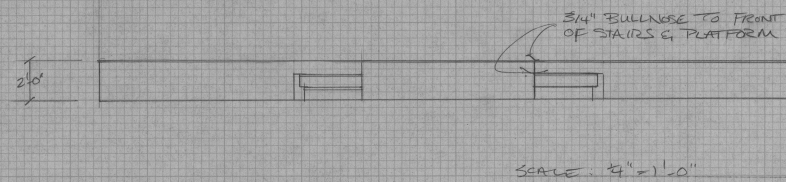

LOCKER FLATS

NUKEDOX FLATS

MASKING FLAT
• CAN BE STOCK FLATTAGE
PAINT BLACK
* MAKE 2

RUN SUPPORT BACK TO 8'-0"
MASKING FLAT

SCALE: 1/2" = 1'-0"