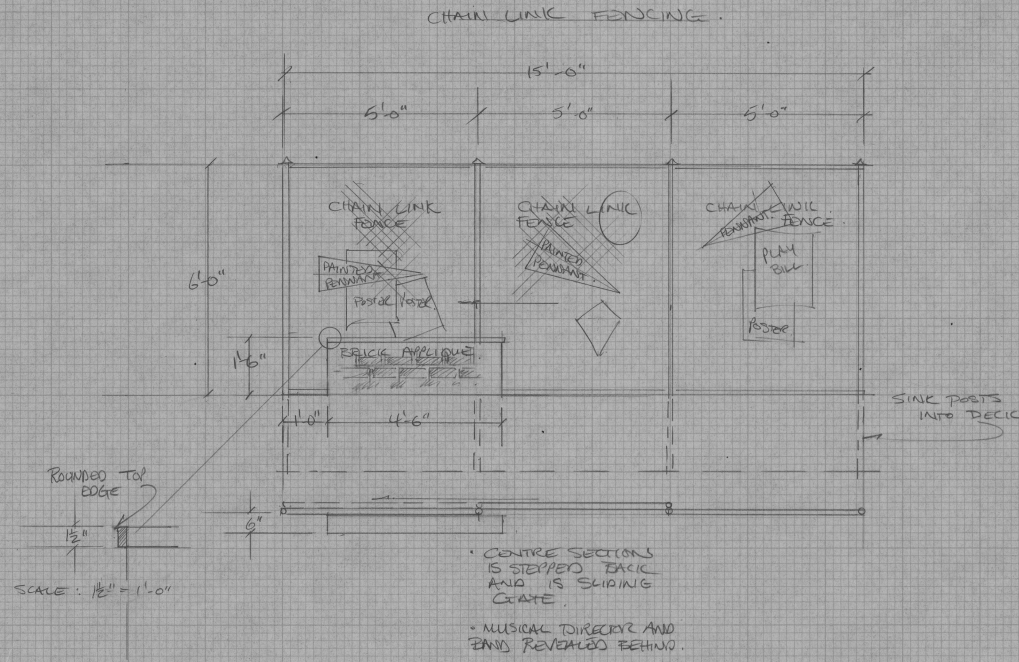

Nunsense

Neptune Theatre Rebecca Cohn Auditorium

Groundplans NOV 22, 1997

Scale: 1/4" = 1'-0" 2 Des.: B. Lumsden

Dir: C. LeJeune of 6. *B. Lumsden*

Nunsense		
Neptune Theatre	Rebecca Cohn Auditorium	
SECTION	NOV 22, 1997	
Scale: 1/4" = 1'-0"	Page 3	Des.: B. Lumsden
Dir: C. LeJeune	of 6	<i>B. Lumsden</i>

MAIN WALL FLAT

PROSCENIUM ARCH SECTIONS

ARCH

BASKETBALL FRAME & BACKBOARD

LOCKER FLATS

NUKEDOX FLATS

MASKING FLAT
 • CAN BE STOCK FLATTAGE
 PAINT BLACK
 * MAKE 2

RUN SUPPORT BACK TO 8'-0"
 MASKING FLAT

SCALE: 1/2" = 1'-0"

MIDDLE SECTION 'A'

END SECTION 'B'

SIDE SECTION

CLEARPRINT

Nunsense	
Neptune Theatre	Rebecca Cohn Auditorium
FRONT DETAILS	
Scale: 1" = 1'-0"	NOV 22, 1997
Dir: C. LeJeune	Des.: B. Lumsden
	<i>B. Lumsden</i>

NUNSENSE

NEPTUNE THEATRE

CAR SEAT RENDERING

SCALE: 1" = 1'-0"

NOTES.

- CAR RIDES ON SWIVEL CASTORS.
- REAR END MOULDED AROUND REAL CAR SEAT.
- REAR MOULDED OUT OF STYRO.

- TAIL LIGHTS LIGHT UP (SWITCH ON FRONT ACCESSIBLE TO ACTORS SITTING IN SEAT).