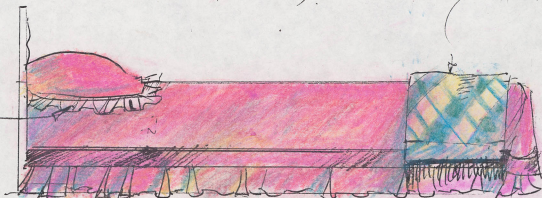

THROW BLANKET.

NUNSENSE - NEPTUNE THEATRE.

BED - SCALE: 1" = 1'0"

© B. J. J. J.