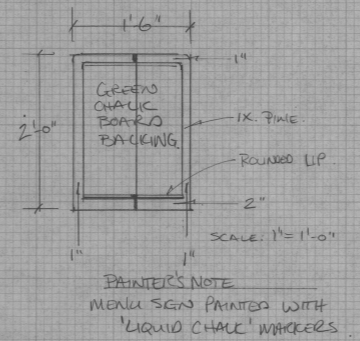

MAIN WALL FLAT

PROSCENIUM ARCH SECTIONS

ARCH

BASKETBALL FRAME & BACKBOARD

LOCKER FLATS

NUKEDOX FLATS

MASKING FLAT
 • CAN BE STOCK FLATTAGE
 PAINT BLACK
 * MAKE 2

RUN SUPPORT BACK TO 8'-0"
 MASKING FLAT

SCALE: 1/2" = 1'-0"

MIDDLE SECTION 'A'

END SECTION 'B'

SIDE SECTION

CLEARPRINT

Nunsense	
Neptune Theatre	Rebecca Cohn Auditorium
FRONT DETAILS	
Scale: 1" = 1'-0"	NOV 22, 1997
Dir: C. LeJeune	Des.: B. Lumsden
	<i>B. Lumsden</i>