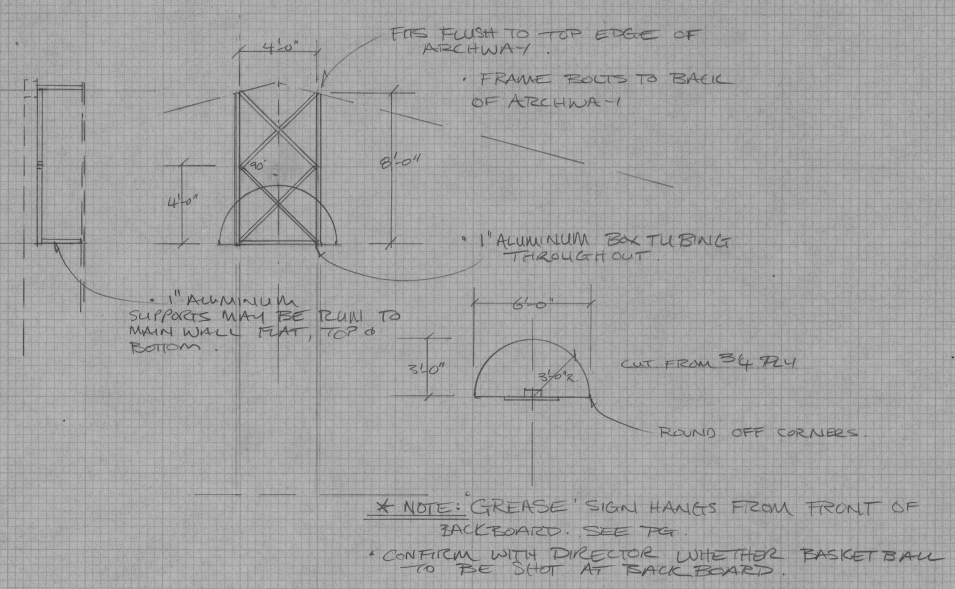

BASKETBALL FRAME & BACKBOARD