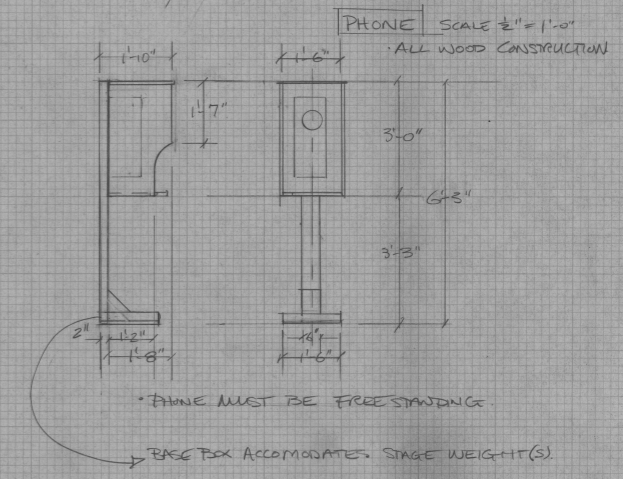

SCALE: 1/2" = 1'-0"

MIDDLE SECTION 'A'

END SECTION 'B'

SIDE SECTION

CLEARPRINT

Nunsense	
Neptune Theatre	Rebecca Cohn Auditorium
FRONT DETAILS	
Scale: 1" = 1'-0"	NOV 22, 1997
Dir: C. LeJeune	Des.: B. Lumsden
	<i>B. Lumsden</i>