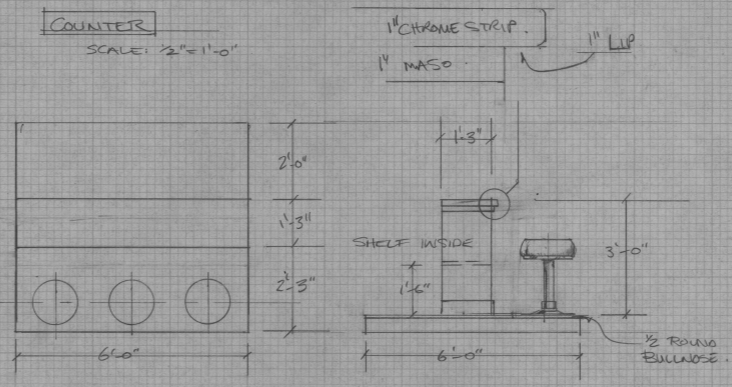

SCALE: 1/2" = 1'-0"

MIDDLE SECTION 'A'

END SECTION 'B'

SIDE SECTION

CLEARPRINT

Nunsense	
Neptune Theatre	Rebecca Cohn Auditorium
FRONT DETAILS	
Scale: 1" = 1'-0"	NOV 22, 1997
Dir: C. LeJeune	Des.: B. Lumsden
	<i>B. Lumsden</i>