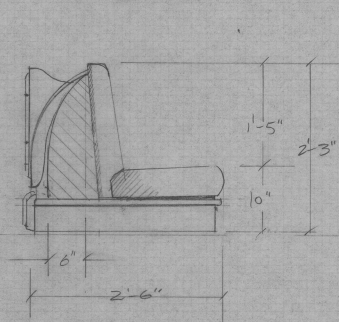

SCALE: 1/2" = 1'-0"

MIDDLE SECTION 'A'

END SECTION 'B'

SIDE SECTION

CLEARPRINT

Nunsense	
Neptune Theatre	Rebecca Cohn Auditorium
FRONT DETAILS	
Scale: 1" = 1'-0"	NOV 22, 1997
Dir: C. LeJeune	Des.: B. Lumsden
	<i>B. Lumsden</i>