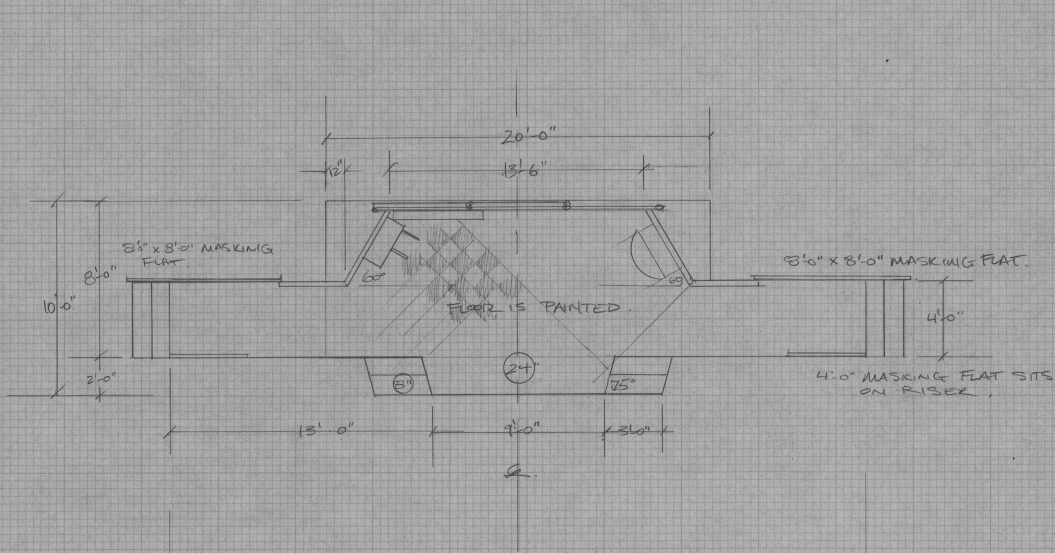

LOCKER FLATS

NUKEDOX FLATS

MASKING FLAT
• CAN BE STOCK FLATTAGE
PAINT BLACK
* MAKE 2

RUN SUPPORT BACK TO 8'-0"
MASKING FLAT

SCALE: 1/2" = 1'-0"