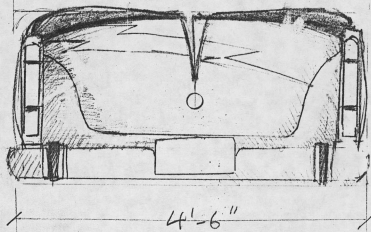

NUNSENSE

NEPTUNE THEATRE

CAR SEAT RENDERING

SCALE: 1" = 1'-0"

NOTES.

- CAR RIDES ON SWIVEL CASTORS.
- REAR END MOULDED AROUND REAL CAR SEAT.
- REAR MOULDED OUT OF STYRO.

- TAIL LIGHTS LIGHT UP (SWITCH ON FRONT ACCESSIBLE TO ACTORS SITTING IN SEAT).