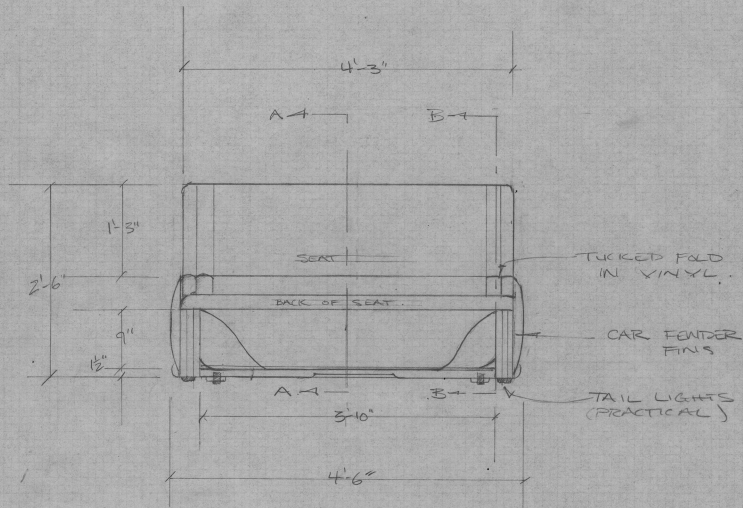

CLEARPRINT

Nunsense	
Neptune Theatre	Rebecca Cohn Auditorium
FRONT DETAILS	
Scale: 1" = 1'-0"	NOV 22, 1997
Dir: C. LeJeune	Des.: B. Lumsden
	<i>B. Lumsden</i>