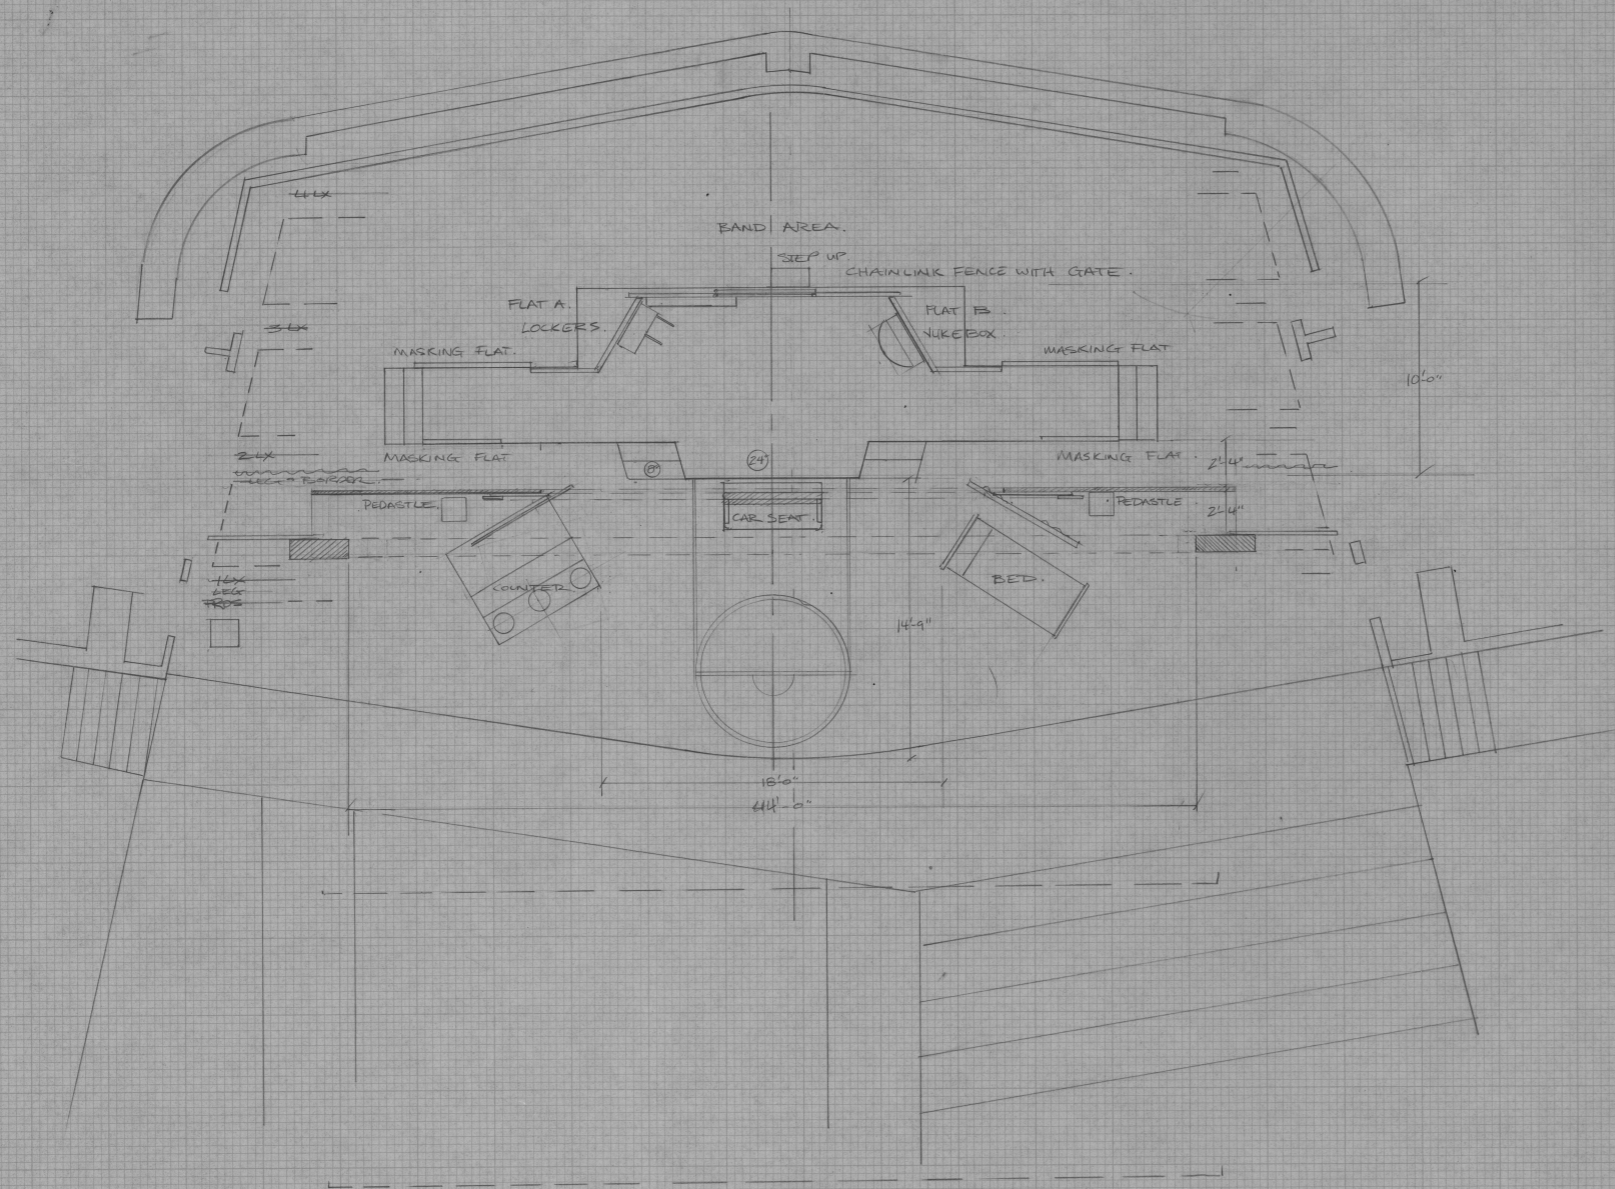

Nunsense

Neptune Theatre Rebecca Cohn Auditorium

Groundplans NOV 22, 1997

Scale: 1/4" = 1'-0" 2 Des.: B. Lumsden

Dir: C. LeJeune of 6. *B. Lumsden*

Nunsense		
Neptune Theatre	Rebecca Cohn Auditorium	
SECTION	NOV 22, 1997	
Scale: 1/4" = 1'-0"	Page 3	Des.: B. Lumsden
Dir: C. LeJeune	of 6	<i>B. Lumsden</i>

SCALE: 1/2" = 1'-0"

MIDDLE SECTION 'A'

END SECTION 'B'

SIDE SECTION

CLEARPRINT

Nunsense	
Neptune Theatre	Rebecca Cohn Auditorium
FRONT DETAILS	
Scale: 1" = 1'-0"	NOV 22, 1997
Dir: C. LeJeune	Des.: B. Lumsden
	<i>B. Lumsden</i>