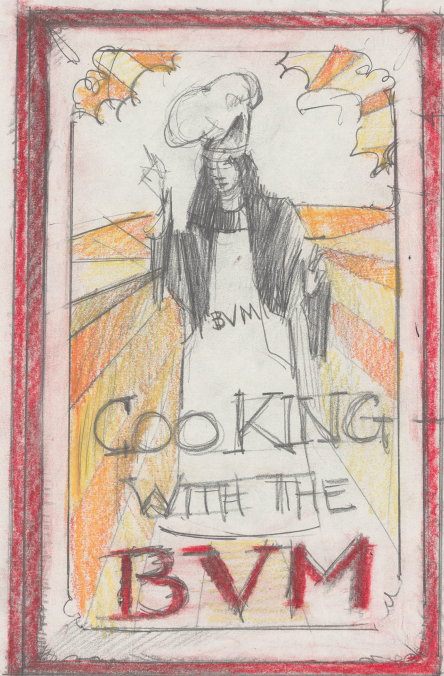

BOUND

RED FINANCE

GOLD FOIL
INSET
EVENER.

RENAISSANCE
VIRGIN MARY
IN HAT &
APRON APPLIED
(RAPHAEL IMAGE TO BE
PROVIDED)

M¹⁰

FONT TBD

* SEVERAL PAGES OF
RECIPES ARE WRAPPED
OUT EVERY NIGHT.

NUBSENSE - NEPTUNE THEATRE
PROPS DRAWING - 1/4 SIDE

© B. Moore