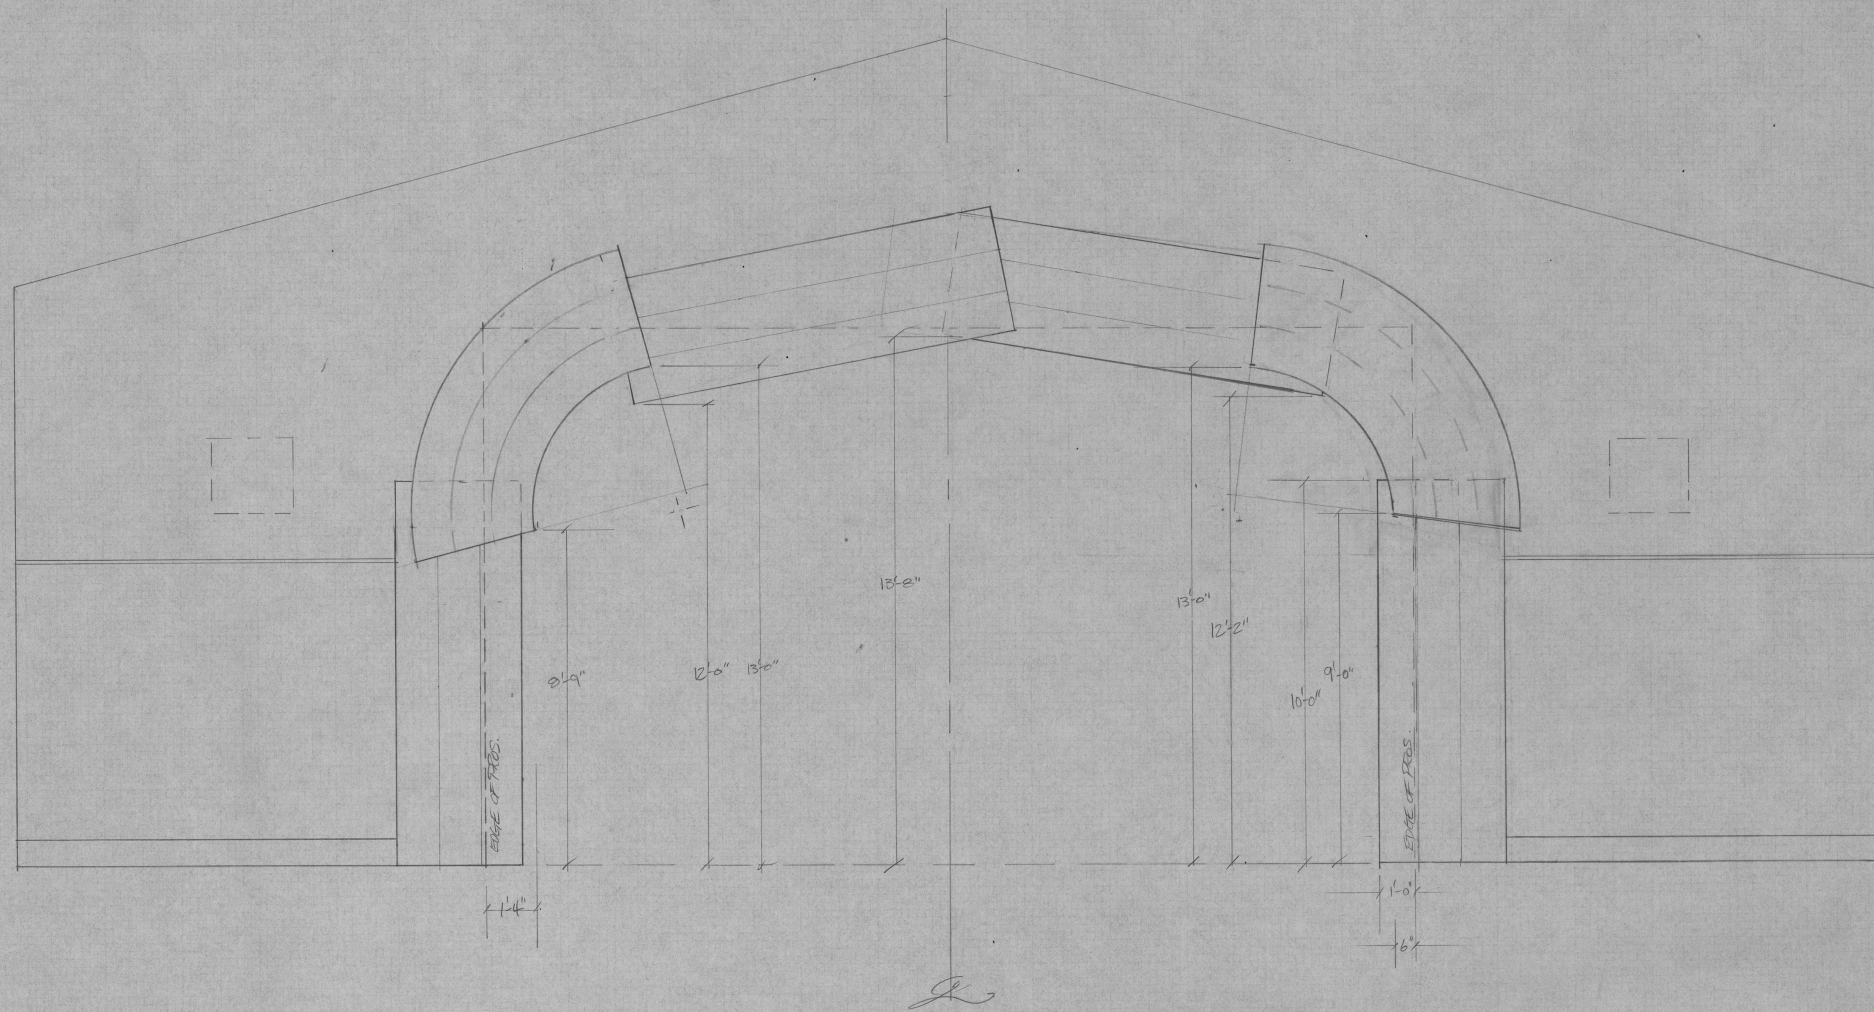

SCALE: 1/2" = 1'-0"

MIDDLE SECTION 'A'

END SECTION 'B'

SIDE SECTION

CLEARPRINT

Nunsense	
Neptune Theatre	Rebecca Cohn Auditorium
FRONT DETAILS	
Scale: 1" = 1'-0"	NOV 22, 1997
Dir: C. LeJeune	Des.: B. Lumsden
	<i>B. Lumsden</i>