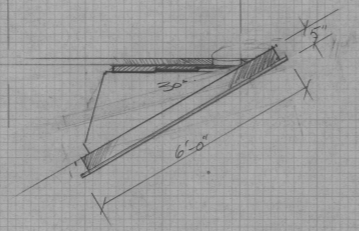

MAIN WALL FLAT

PROSCENIUM ARCH SECTIONS

ARCH

BASKETBALL FRAME & BACKBOARD

LOCKER FLATS

NUKEDOX FLATS

MASKING FLAT
 • CAN BE STOCK FLATTAGE
 PAINT BLACK
 * MAKE 2

RUN SUPPORT BACK TO 8'-0"
 MASKING FLAT

SCALE: 1/2" = 1'-0"

MIDDLE SECTION 'A'

END SECTION 'B'

SIDE SECTION

CLEARPRINT

Nunsense	
Neptune Theatre	Rebecca Cohn Auditorium
FRONT DETAILS	
Scale: 1" = 1'-0"	NOV 22, 1997
Dir: C. LeJeune	Des.: B. Lumsden
	<i>B. Lumsden</i>