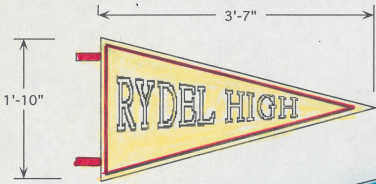

MAKE (2)

SAME AS ABOVE.