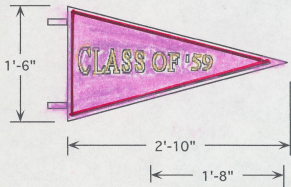

* SEVERAL PAGES OF
RECIPES ARE WRAPPED
OUT EVERY NIGHT.

NUBSENSE - NEPTUNE THEATRE
PROPS DRAWING - 1/4 SIDE

© B. Moore

MAKE (2)

SAME AS ABOVE.

Nonsense - Neptune Theatre
Props drawings -
scale : 1" = 1'0"
[Signature]