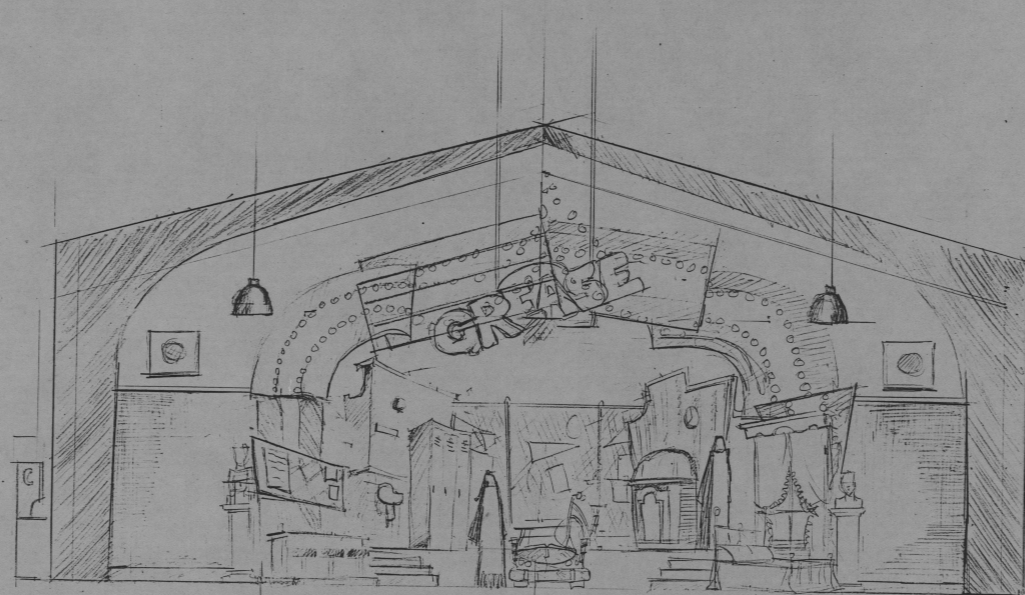

NUNSENSE -
NEPTUNE THEATRE

Nunsense		
Neptune Theatre	Rebecca Cohn Auditorium	
RENDERING	NOV 22, 1997	
Scale: 1/4" = 1'-0"	Page 1	Des.: B. Lumsden
Dir: C. LeJeune	of 6	<i>[Signature]</i>