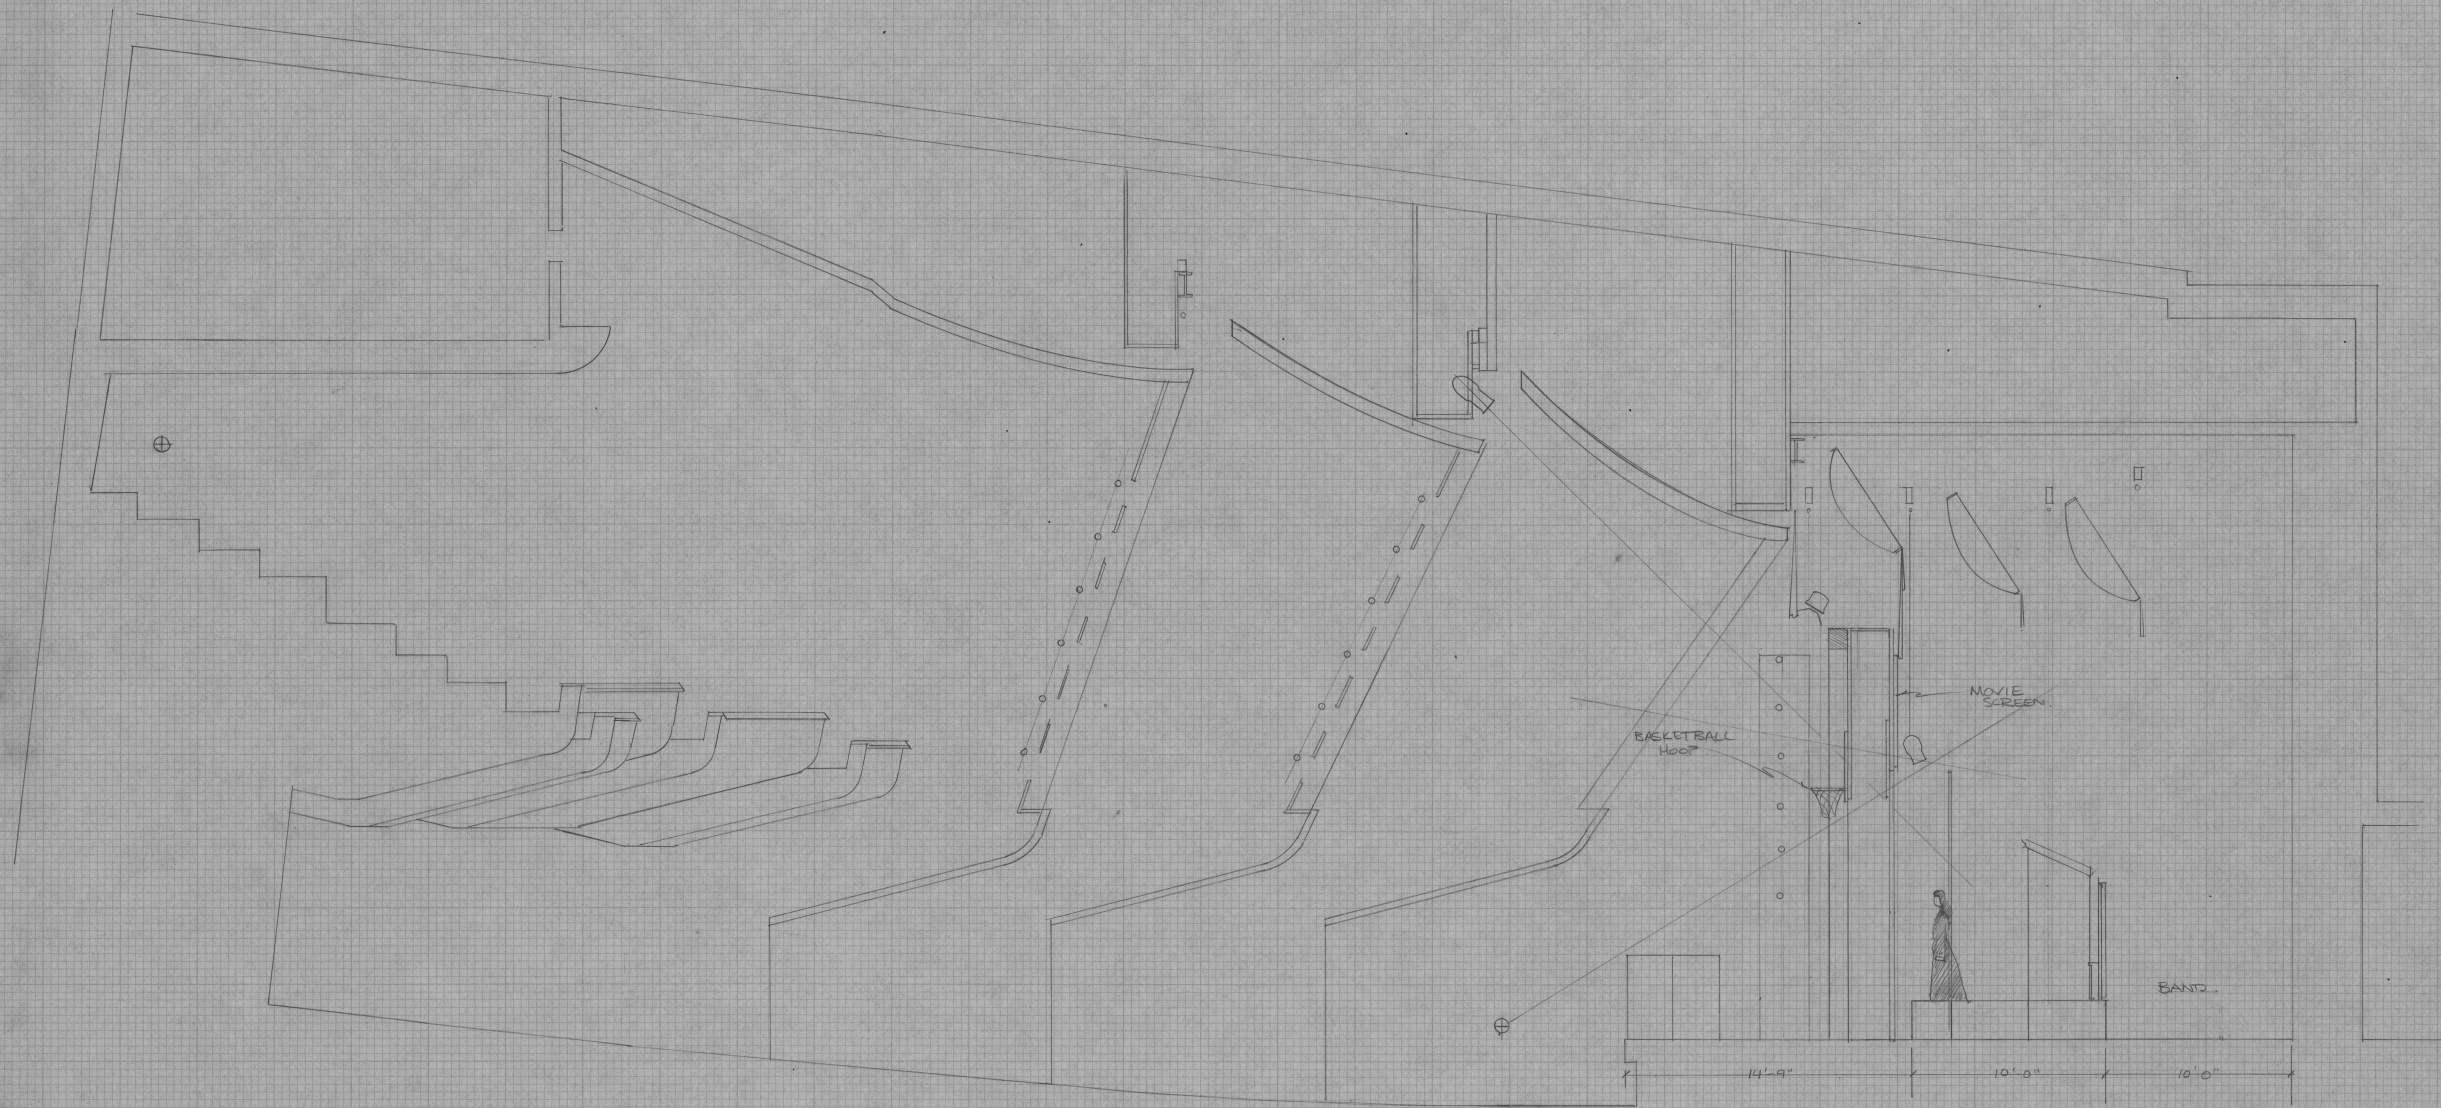

Nunsense

Neptune Theatre Rebecca Cohn Auditorium

Groundplans NOV 22, 1997

Scale: 1/4" = 1'-0" 2 Des.: B. Lumsden

Dir: C. LeJeune of 6. *B. Lumsden*

Nunsense		
Neptune Theatre	Rebecca Cohn Auditorium	
SECTION	NOV 22, 1997	
Scale: 1/4" = 1'-0"	Page 3	Des.: B. Lumsden
Dir: C. LeJeune	of 6	<i>B. Lumsden</i>

SCALE: 1/2" = 1'-0"

MIDDLE SECTION 'A'

END SECTION 'B'

SIDE SECTION

CLEARPRINT

Nunsense	
Neptune Theatre	Rebecca Cohn Auditorium
FRONT DETAILS	
Scale: 1" = 1'-0"	NOV 22, 1997
Dir: C. LeJeune	Des.: B. Lumsden
	<i>B. Lumsden</i>

NUNSENSE

NEPTUNE THEATRE

CAR SEAT RENDERING

SCALE: 1" = 1'-0"

NOTES.

- CAR RIDES ON SWIVEL CASTORS.
- REAR END MOULDED AROUND REAL CAR SEAT.
- REAR MOULDED OUT OF STYRO.

- TAIL LIGHTS LIGHT UP (SWITCH ON FRONT ACCESSIBLE TO ACTORS SITTING IN SEAT).