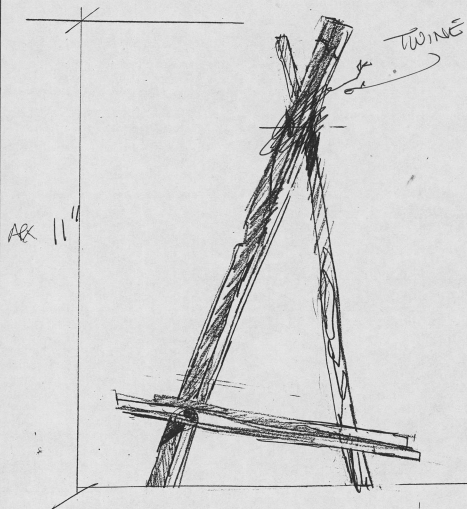

APX 11"

TWINE

APX. 8"