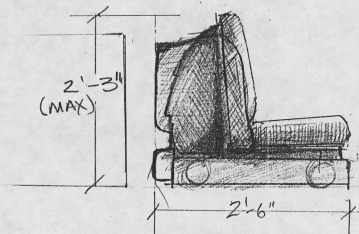

NUNSENSE

NEPTUNE THEATRE

CAR SEAT RENDERING

SCALE: 1" = 1'-0"

NOTES.

- CAR RIDES ON SWIVEL CASTORS.
- REAR END MOULDED AROUND REAL CAR SEAT.
- REAR MOULDED OUT OF STYRO.

- TAIL LIGHTS LIGHT UP (SWITCH ON FRONT ACCESSIBLE TO ACTORS SITTING IN SEAT).