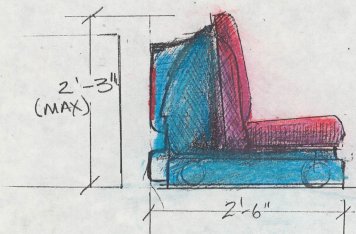

NUNSENSE

NEPTUNE THEATRE

CAR SEAT RENDERING

SCALE: 1" = 1'-0"

NOTES

- CAR RIDES ON SWIVEL CASTORS.
- REAR END MOULDED AROUND REAL CAR SEAT.
- REAR MOULDED OUT OF STYRO.

GRAPHIC
DETAIL ON
SEPERATE
DRAWING

- TAIL LIGHTS LIGHT UP
(SWITCH ON FRONT ACCESSIBLE
TO ACTORS SITTING IN
SEAT).