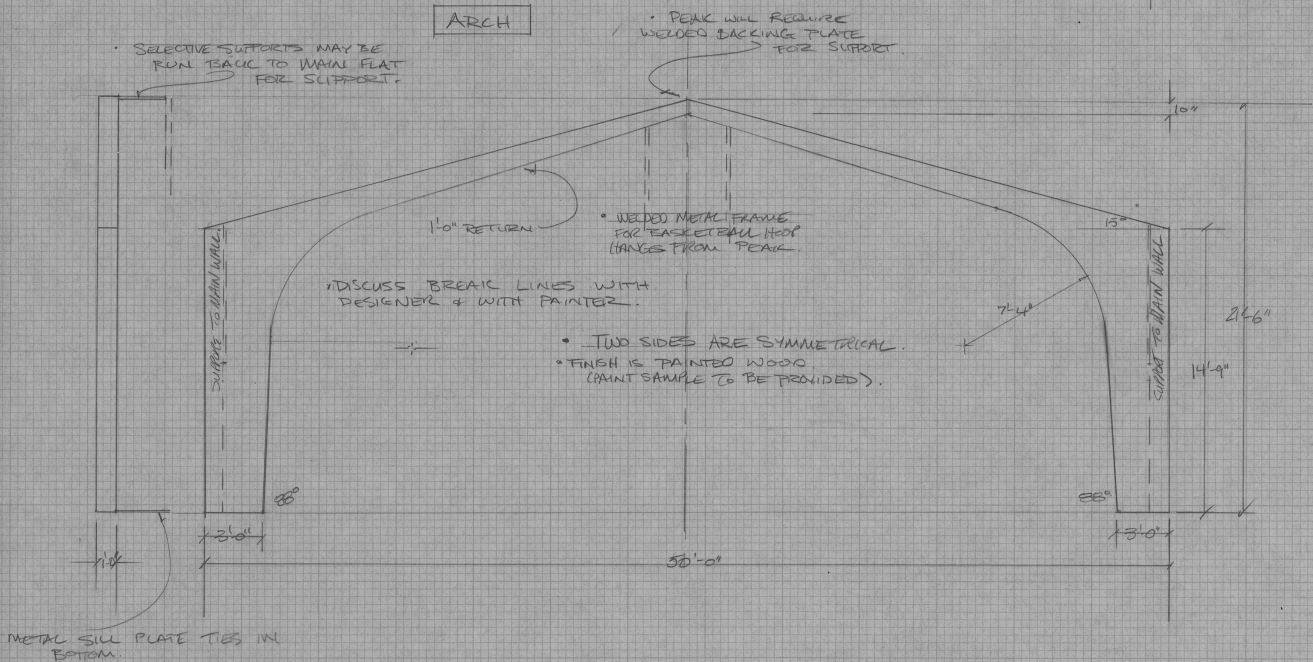

MAIN WALL FLAT

PROSCENIUM ARCH SECTIONS

ARCH

BASKETBALL FRAME & BACKBOARD