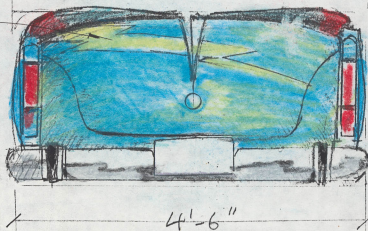

NUNSENSE

NEPTUNE THEATRE

CAR SEAT RENDERING

SCALE: 1" = 1'-0"

NOTES

- CAR RIDES ON SWIVEL CASTORS.
- REAR END MOULDED AROUND REAL CAR SEAT.
- REAR MOULDED OUT OF STYRO.

GRAPHIC
DETAIL ON
SEPERATE
DRAWING

- TAIL LIGHTS LIGHT UP
(SWITCH ON FRONT ACCESSIBLE
TO ACTORS SITTING IN
SEAT).