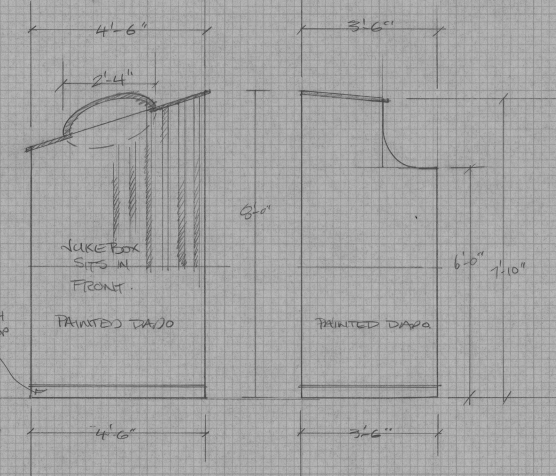

MAIN WALL FLAT

PROSCENIUM ARCH SECTIONS

ARCH

BASKETBALL FRAME & BACKBOARD

LOCKER FLATS

NUKEDOX FLATS

MASKING FLAT
 • CAN BE STOCK FLATTAGE
 PAINT BLACK
 * MAKE 2

RUN SUPPORT BACK TO 8'-0"
 MASKING FLAT

SCALE: 1/2" = 1'-0"

MIDDLE SECTION 'A'

END SECTION 'B'

SIDE SECTION

CLEARPRINT

Nunsense	
Neptune Theatre	Rebecca Cohn Auditorium
FRONT DETAILS	
Scale: 1" = 1'-0"	NOV 22, 1997
Dir: C. LeJeune	Des.: B. Lumsden
	<i>B. Lumsden</i>