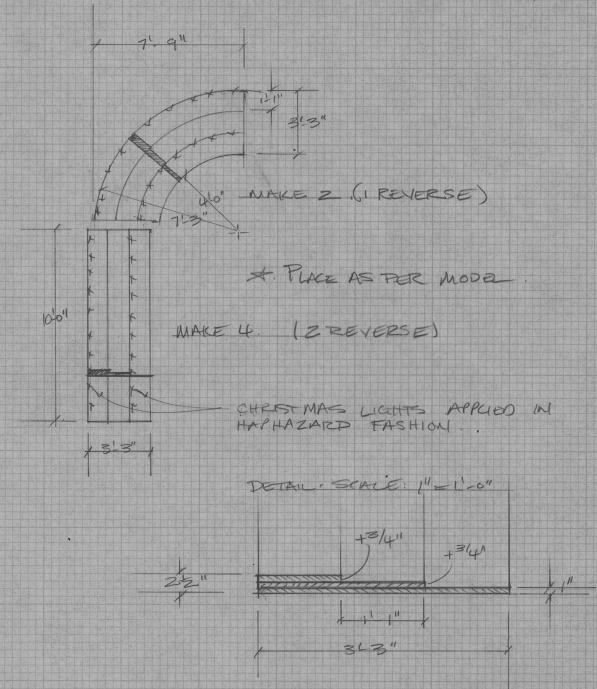

PROSCENIUM ARCH SECTIONS