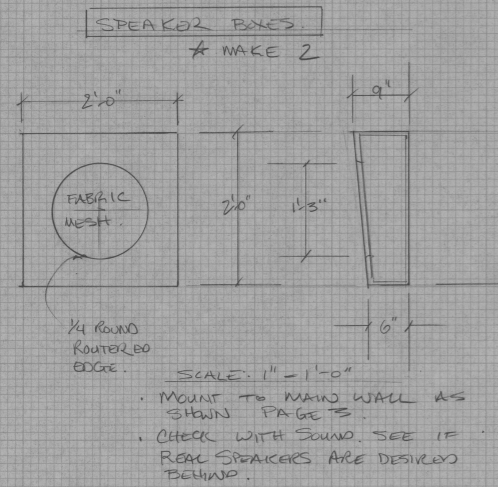

MAIN WALL FLAT

PROSCENIUM ARCH SECTIONS

ARCH

BASKETBALL FRAME & BACKBOARD

LOCKER FLATS

NUKEDOX FLATS

MASKING FLAT
 • CAN BE STOCK FLATTAGE
 PAINT BLACK
 * MAKE 2

RUN SUPPORT BACK TO 8'-0"
 MASKING FLAT

SCALE: 1/2" = 1'-0"

MIDDLE SECTION 'A'

END SECTION 'B'

SIDE SECTION

CLEARPRINT

Nunsense	
Neptune Theatre	Rebecca Cohn Auditorium
FRONT DETAILS	
Scale: 1" = 1'-0"	NOV 22, 1997
Dir: C. LeJeune	Des.: B. Lumsden
	<i>B. Lumsden</i>