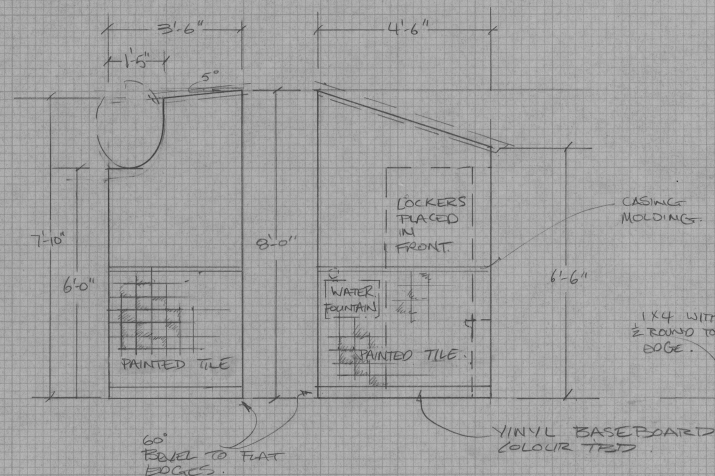

MAIN WALL FLAT

PROSCENIUM ARCH SECTIONS

ARCH

BASKETBALL FRAME & BACKBOARD

LOCKER FLATS

NUKEDOX FLATS

MASKING FLAT
 • CAN BE STOCK FLATTAGE
 PAINT BLACK
 * MAKE 2

RUN SUPPORT BACK TO 8'-0"
 MASKING FLAT

SCALE: 1/2" = 1'-0"

MIDDLE SECTION 'A'

END SECTION 'B'

SIDE SECTION

CLEARPRINT

Nunsense	
Neptune Theatre	Rebecca Cohn Auditorium
FRONT DETAILS	
Scale: 1" = 1'-0"	NOV 22, 1997
Dir: C. LeJeune	Des.: B. Lumsden
	<i>B. Lumsden</i>