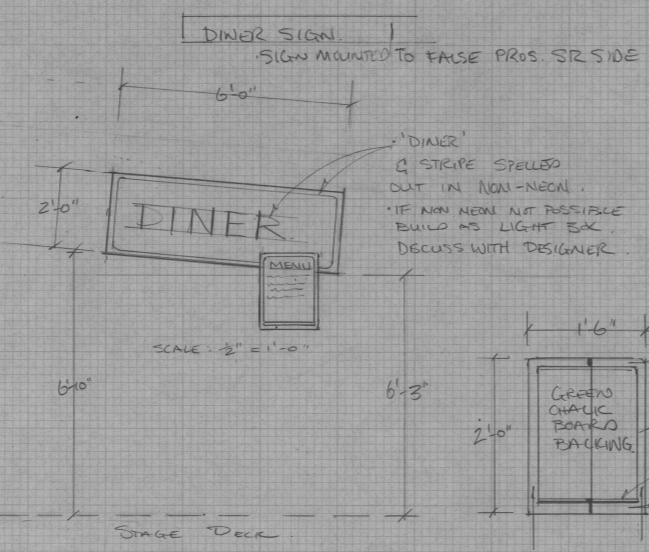

MAIN WALL FLAT

PROSCENIUM ARCH SECTIONS

ARCH

BASKETBALL FRAME & BACKBOARD

LOCKER FLATS

NUKEDOX FLATS

MASKING FLAT
 • CAN BE STOCK FLATTAGE
 PAINT BLACK
 * MAKE 2

RUN SUPPORT BACK TO 8'-0"
 MASKING FLAT

SCALE: 1/2" = 1'-0"

MIDDLE SECTION 'A'

END SECTION 'B'

SIDE SECTION

CLEARPRINT

Nunsense	
Neptune Theatre	Rebecca Cohn Auditorium
FRONT DETAILS	
Scale: 1" = 1'-0"	NOV 22, 1997
Dir: C. LeJeune	Des.: B. Lumsden
	<i>B. Lumsden</i>

NUNSENSE

NEPTUNE THEATRE

CAR SEAT RENDERING

SCALE: 1" = 1'-0"

NOTES.

- CAR RIDES ON SWIVEL CASTORS.
- REAR END MOULDED AROUND REAL CAR SEAT.
- REAR MOULDED OUT OF STYRO.

- TAIL LIGHTS LIGHT UP (SWITCH ON FRONT ACCESSIBLE TO ACTORS SITTING IN SEAT).