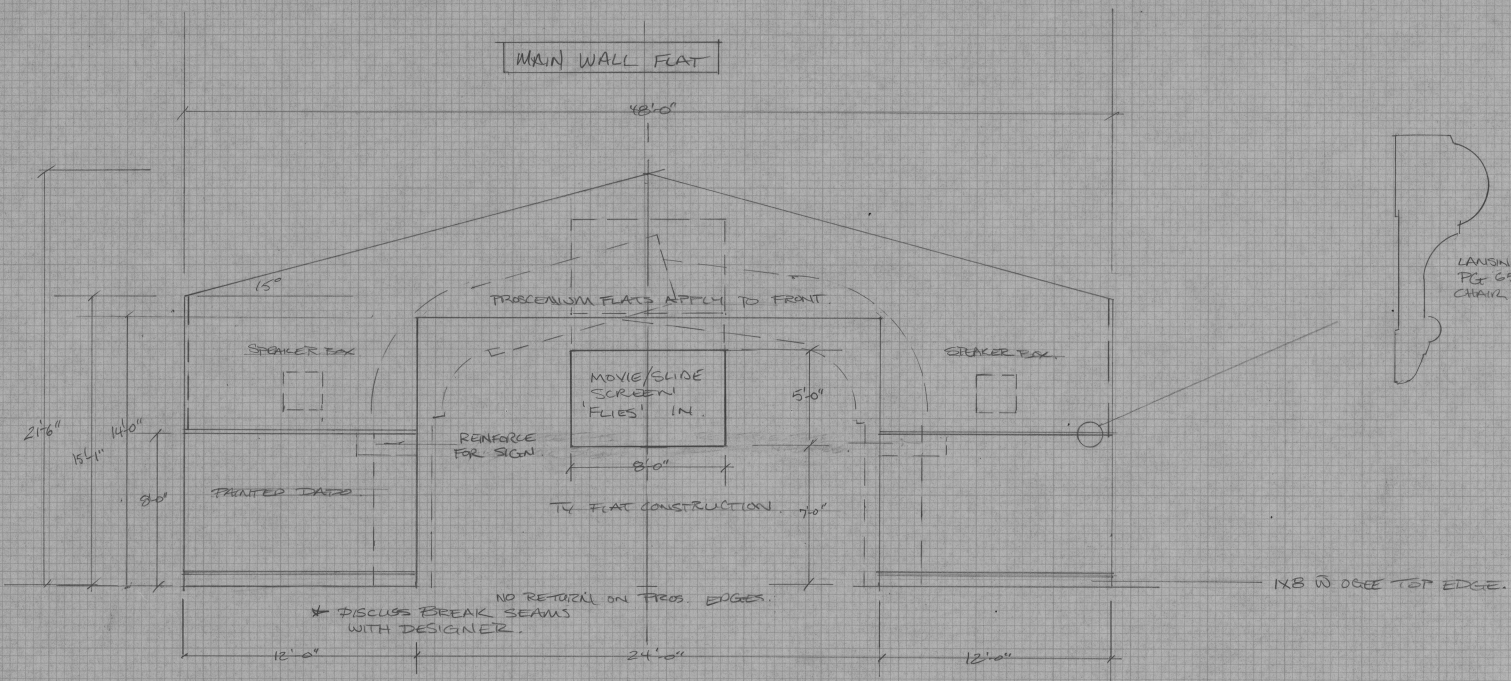

MAIN WALL FLAT