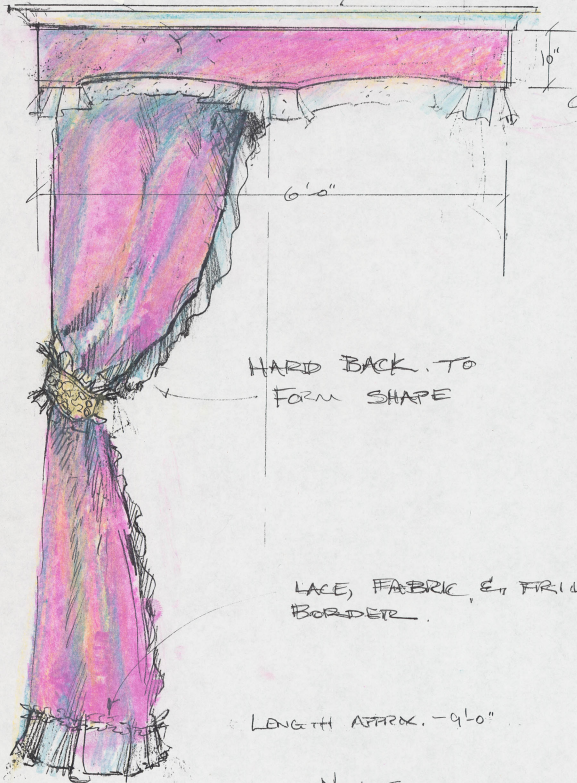

3/2" CROWN
MOULDING.

10"
COTTON
LACE.

6'0"

HARD BACK TO
FORM SHAPE

LACE, FABRIC & FRILL
BORDER.

LENGTH APPROX. - 9'0"

NUNSENSE - MELPOME THEATRE.
BEDROOM CURTAIN & VALANCE
SCALE. 1" = 1'0"

© B. J. J. J.