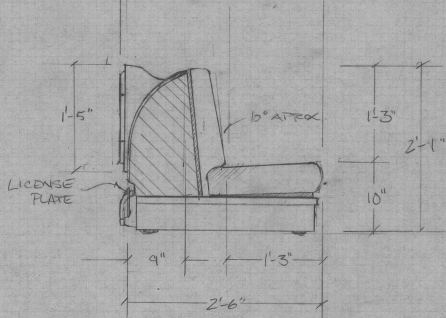

MAIN WALL FLAT

PROSCENIUM ARCH SECTIONS

ARCH

BASKETBALL FRAME & BACKBOARD

LOCKER FLATS

NUKEDOX FLATS

MASKING FLAT
 • CAN BE STOCK FLATTAGE
 PAINT BLACK
 * MAKE 2

RUN SUPPORT BACK TO 8'-0"
 MASKING FLAT

SCALE: 1/2" = 1'-0"

MIDDLE SECTION 'A'

END SECTION 'B'

SIDE SECTION

CLEARPRINT

Nunsense	
Neptune Theatre	Rebecca Cohn Auditorium
FRONT DETAILS	
Scale: 1" = 1'-0"	NOV 22, 1997
Dir: C. LeJeune	Des.: B. Lumsden
	<i>B. Lumsden</i>