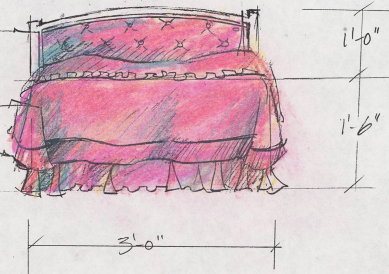

WHITE HEADBOARD
w/ BUTTON TUFTED PINK
FABRIC

NOTE.

- BED UNITS ON SWIVEL
  CASTORS w/ BRAKES.
  TURNED BY ACTORS
  IN FULL LIGHT.
- BED MAY BE
  LUMPED ON.

LIGHT PINK SATIN
QUILTED
BEDSPREAD

SATIN EDGING
w/ GREEN & WHITE
PIPED TRIM.

(TO BE CONFIRMED w/
DIRECTOR).

- PILLOW COVER HAS
  WHITE CATERPILLAR FRILL
  WITH GREEN PIPING