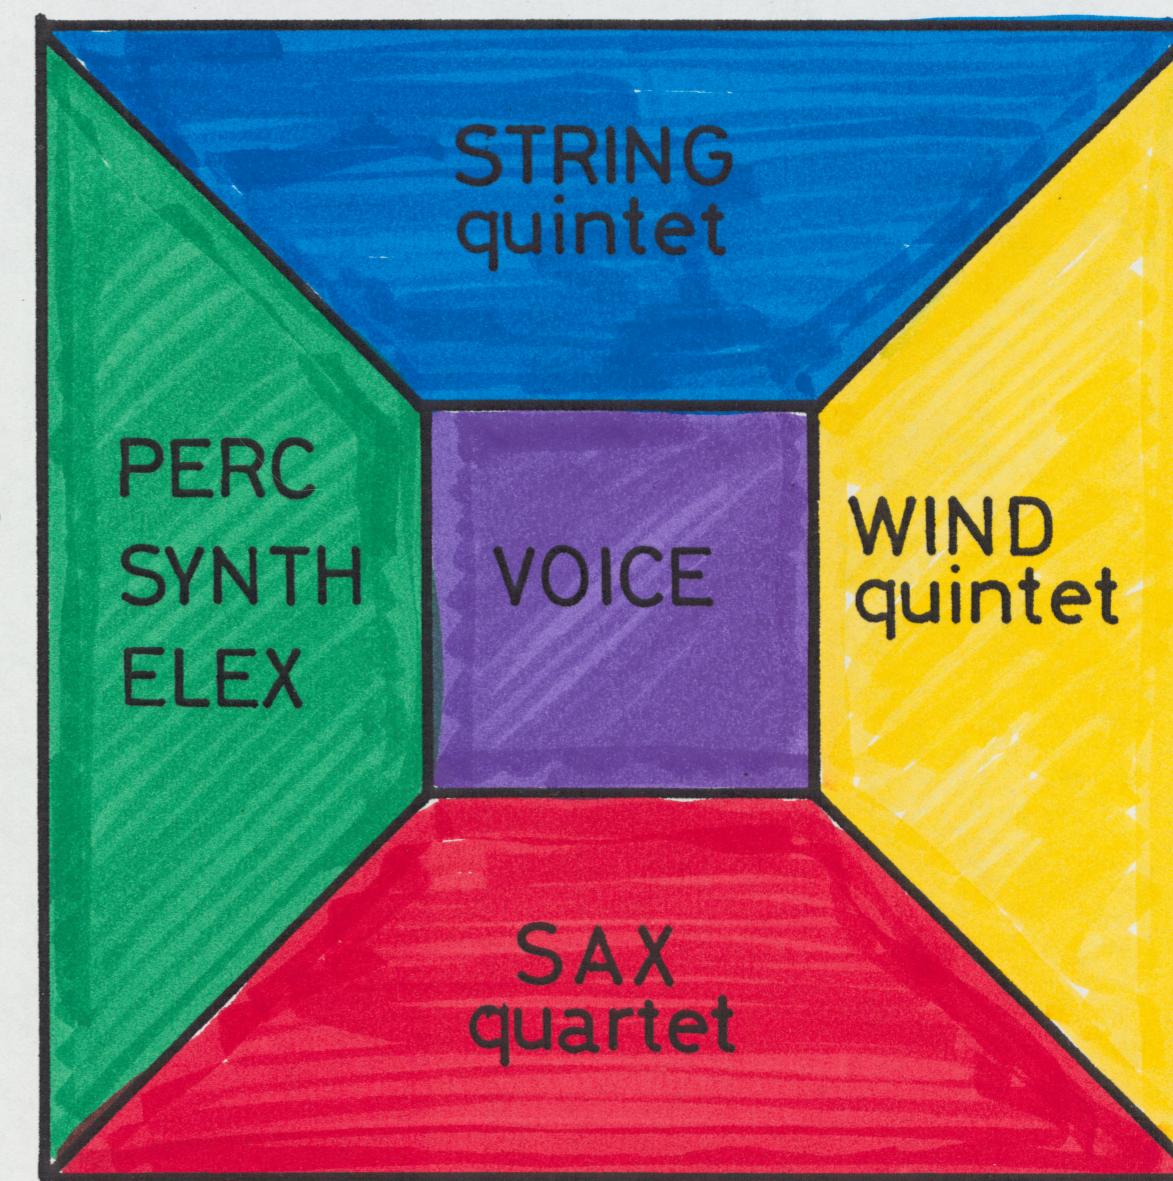

FRAGMENTED / ACTIVE

DENSE / ACTIVE

SLOW / SUSTAINED

EXTREMES OF RANGE

FOLLOW

apsidal walls

bichrome terrors

144 inches x 72 inches

red, yellow

white

TUTTI (all parameters)

pinkest
wall of twenty-seven

love-lit...

SOLO

devils:

but don't talk

screams

which commence inside

TUTTI ENSEMBLE

STRING quintet

WIND quintet

SAX quartet

PERC SYNTH ELEX

VOICE

D.C.

Handwritten scribbles and initials.