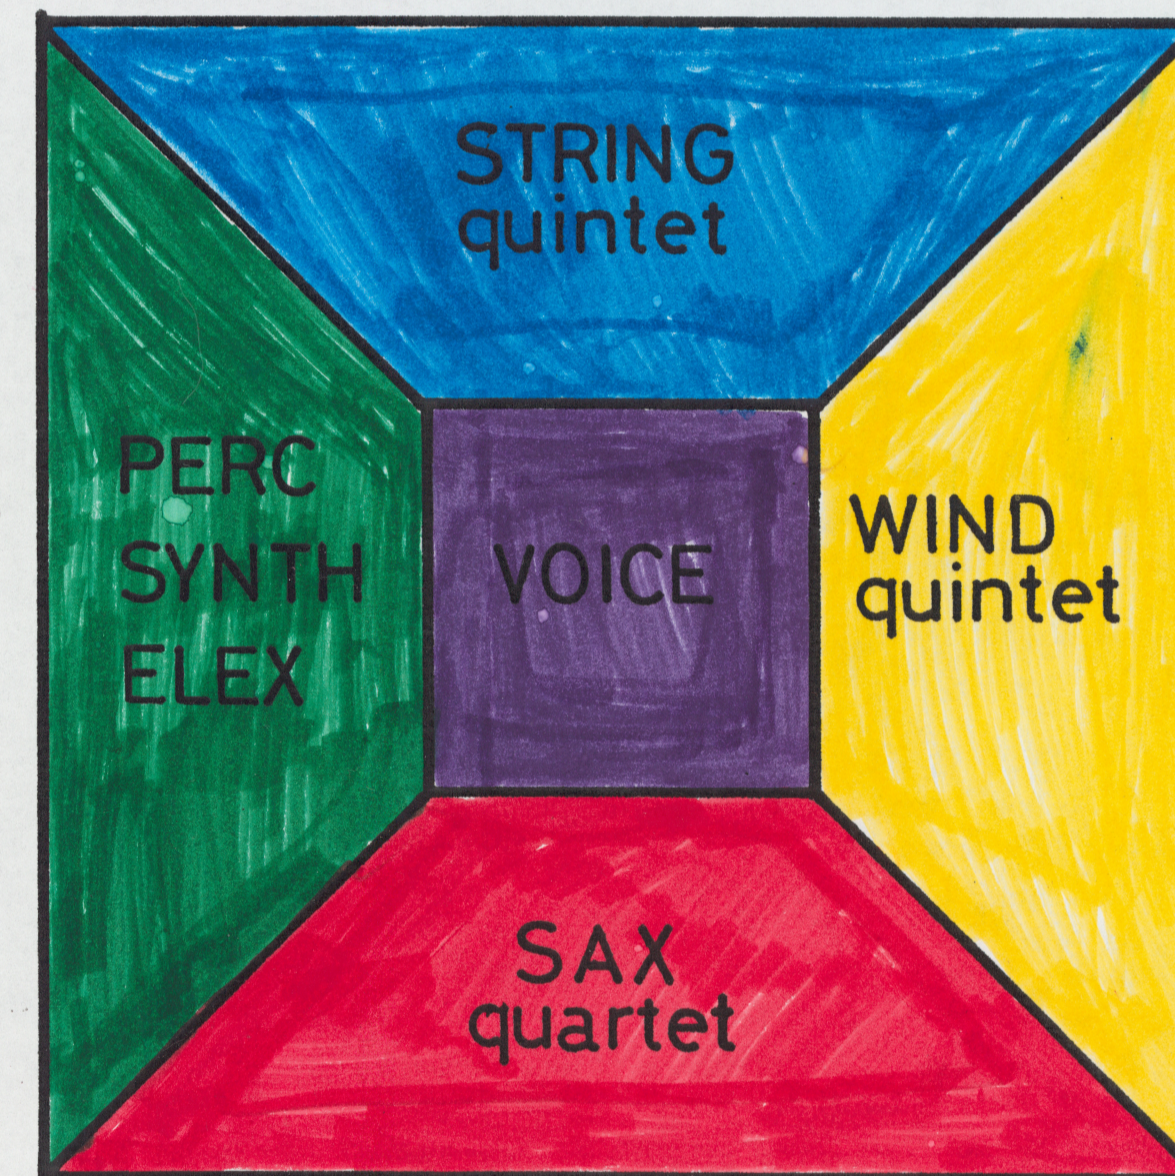

FRAGMENTED / ACTIVE

DENSE / ACTIVE

SLOW / SUSTAINED

EXTREMES OF RANGE

FOLLOW

apsidal walls

bichrome terrors

144 inches x 72 inches red, yellow white

TUTTI (all parameters)

TUTTI ENSEMBLE

pinkest  
wall of twenty-seven

SOLO

devils:

but don't talk

love-lit...

screams

which

commence inside

segue to part 6