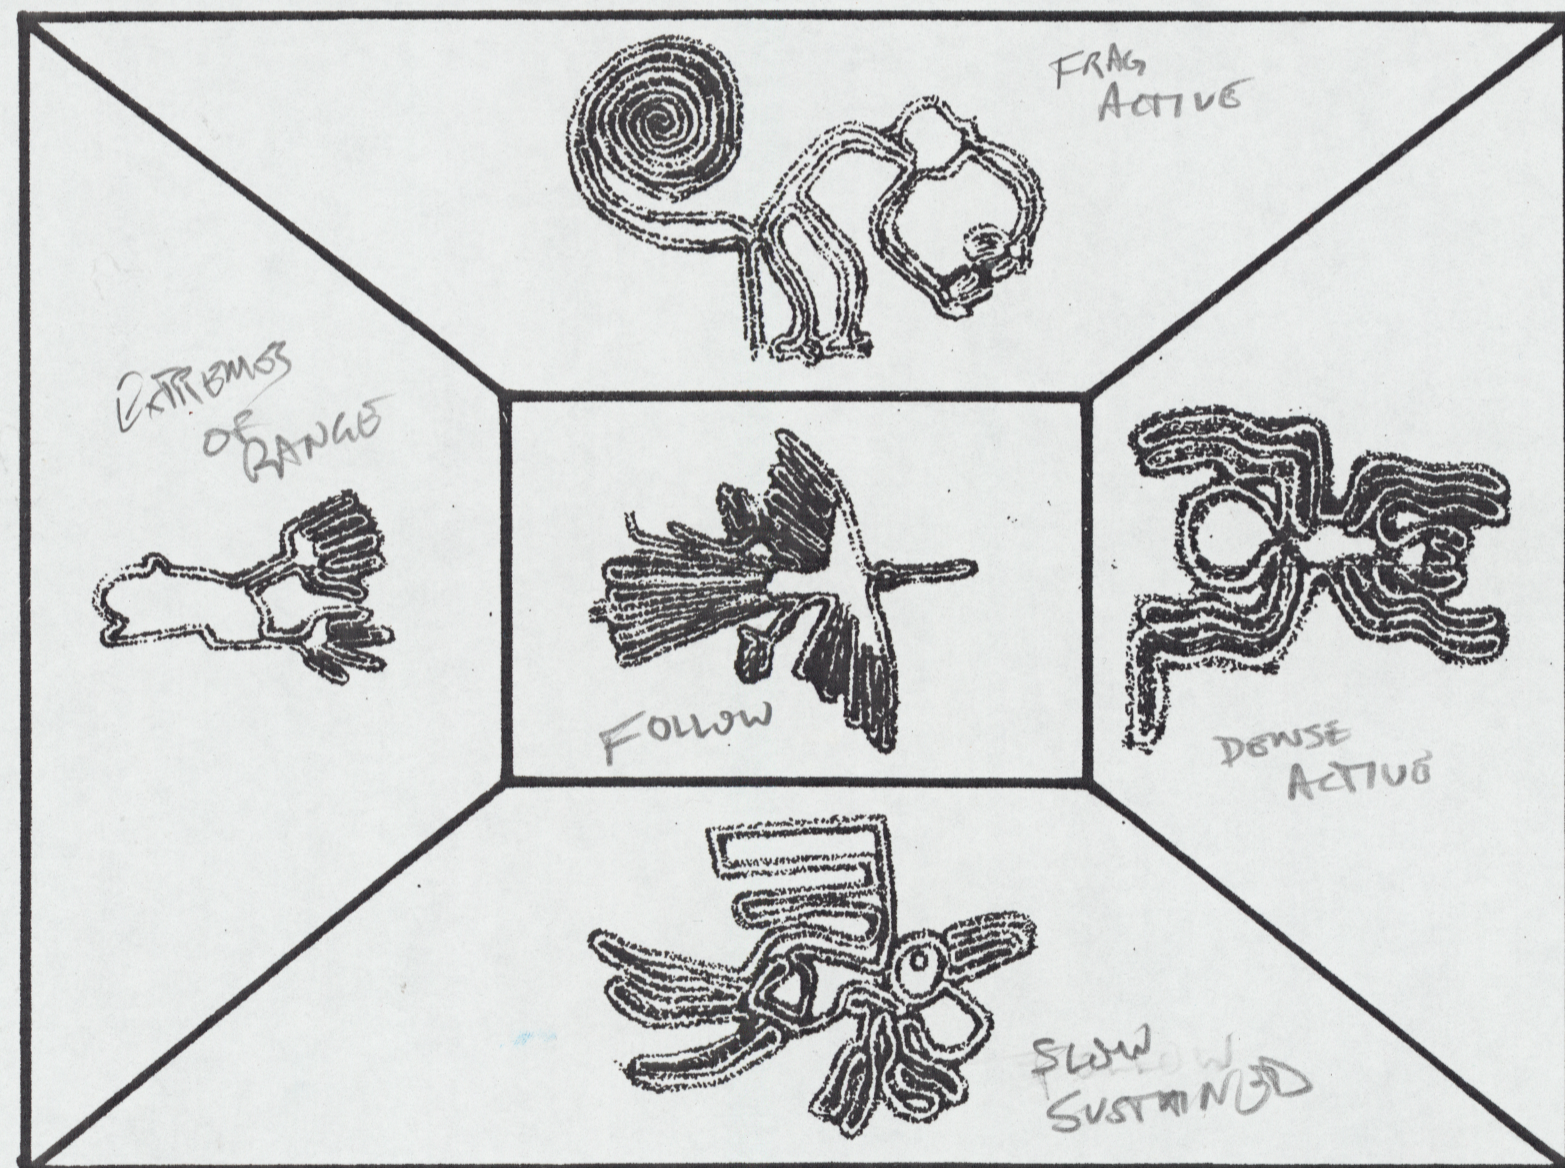

FRAGMENTED / ACTIVE

DENSE / ACTIVE

SLOW / SUSTAINED

EXTREMES OF RANGE

FOLLOW

apsidal walls

bichrome terrors

144 inches x 72 inches red, yellow white

TUTTI (all parameters)

TUTTI ENSEMBLE

pinkest  
wall of twenty-seven

SOLO

devils:

but don't talk

love-lit...

screams

which

commence inside

segue to part 6