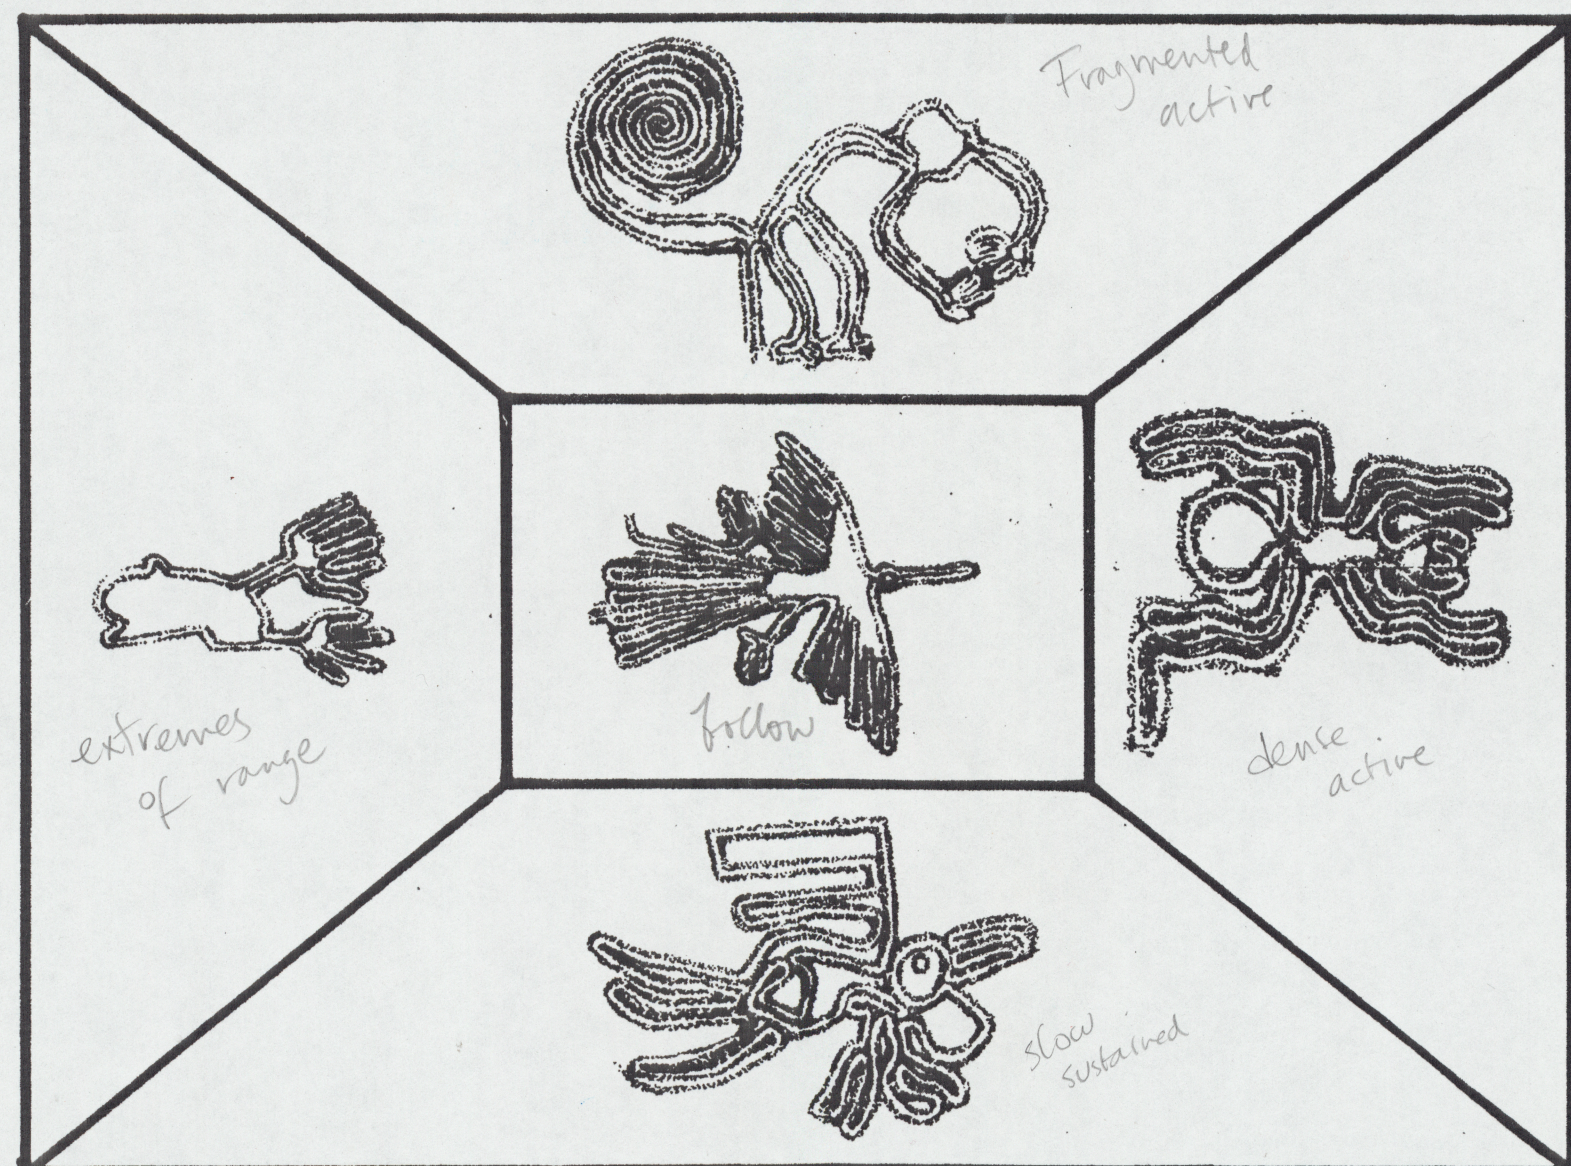

FRAGMENTED / ACTIVE

DENSE / ACTIVE

SLOW / SUSTAINED

EXTREMES OF RANGE

FOLLOW

apsidal walls

bichrome terrors

144 inches x 72 inches

red, yellow

white

TUTTI (all parameters)

TUTTI ENSEMBLE

wall of twenty-seven

pinkest

love-lit...

SOLO

devils:

but don't talk

screams

which

commence

inside

DC at fine