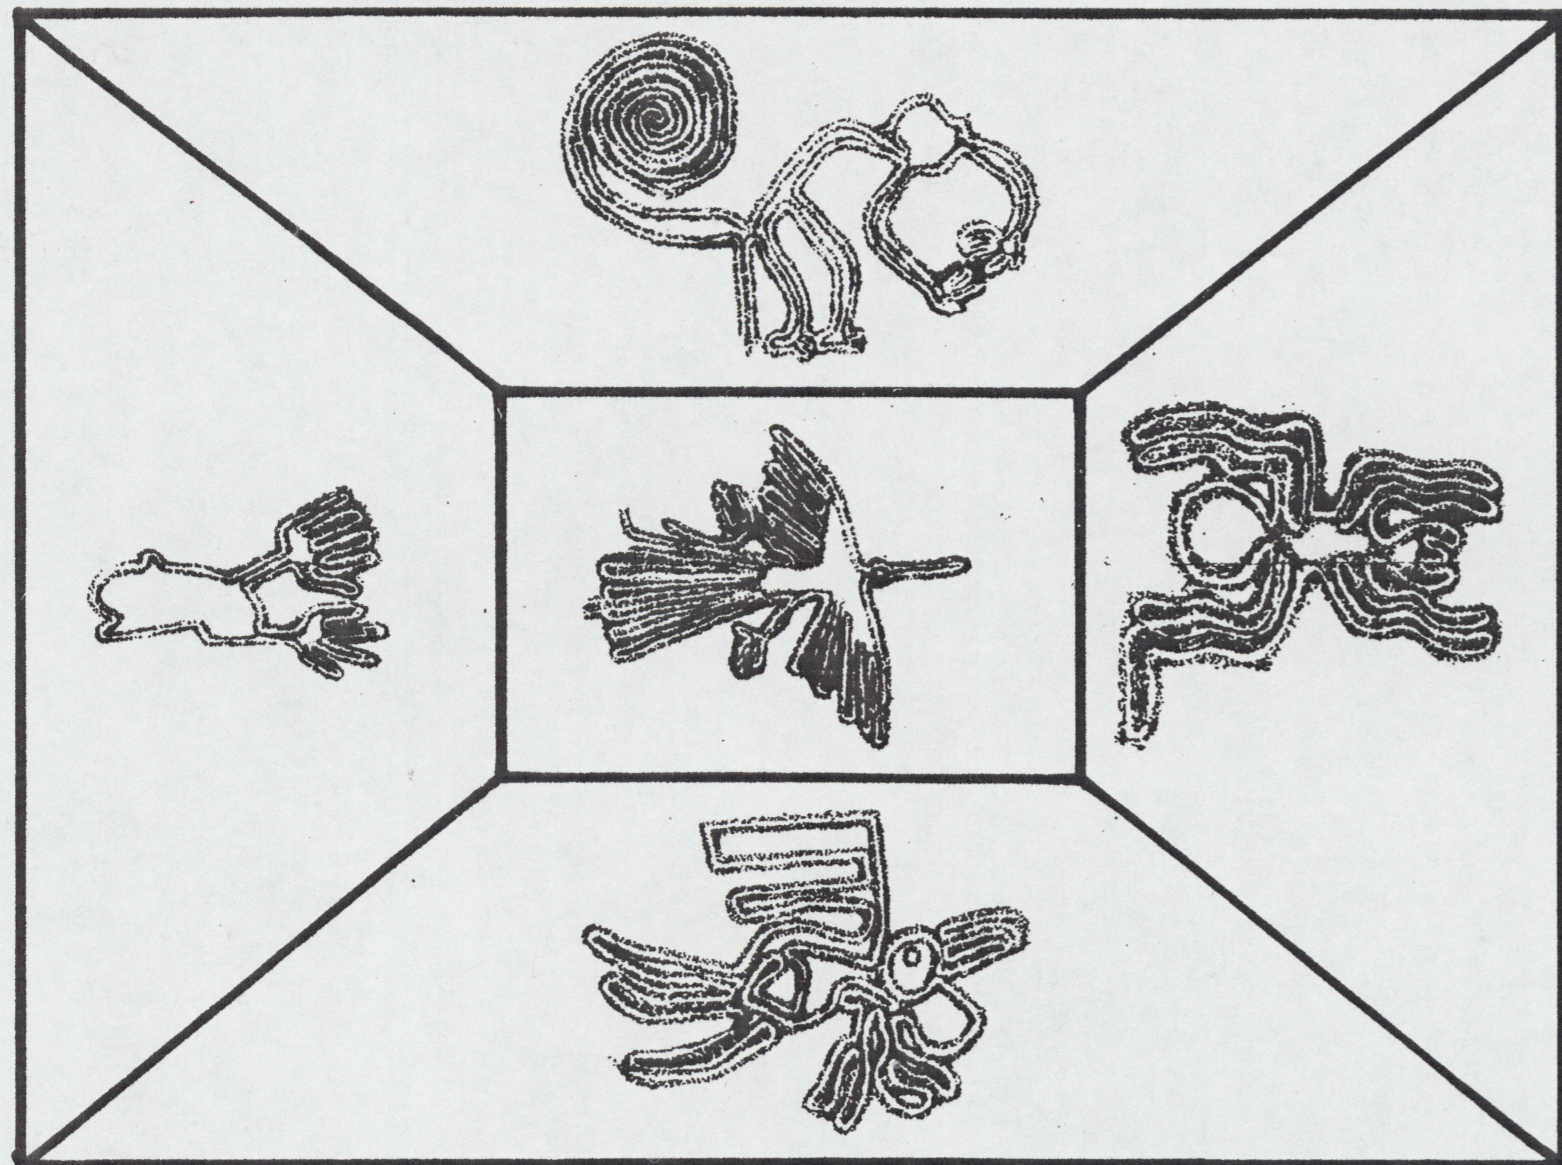

FRAGMENTED / ACTIVE

DENSE / ACTIVE

SLOW / SUSTAINED

EXTREMES OF RANGE

FOLLOW

apsidal walls

bichrome terrors

144 inches x 72 inches

red, yellow

white

TUTTI (all parameters)

wall of twenty-seven

SOLO

devils:

but don't talk

love-lit...