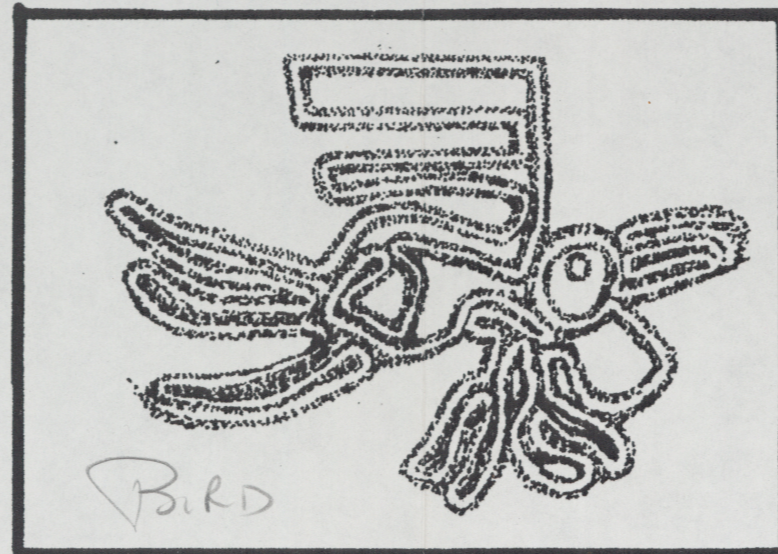

FRAGMENTED / ACTIVE

DENSE / ACTIVE

SLOW / SUSTAINED

EXTREMES OF RANGE

FOLLOW

TUTTI (all parameters)

apsidal walls

bichrome terrors

144 inches x 72 inches
red, yellow white

TUTTI ENSEMBLE

pinkest
wall of twenty-seven devils:
love-lit... SOLO but don't talk
screams which commence inside