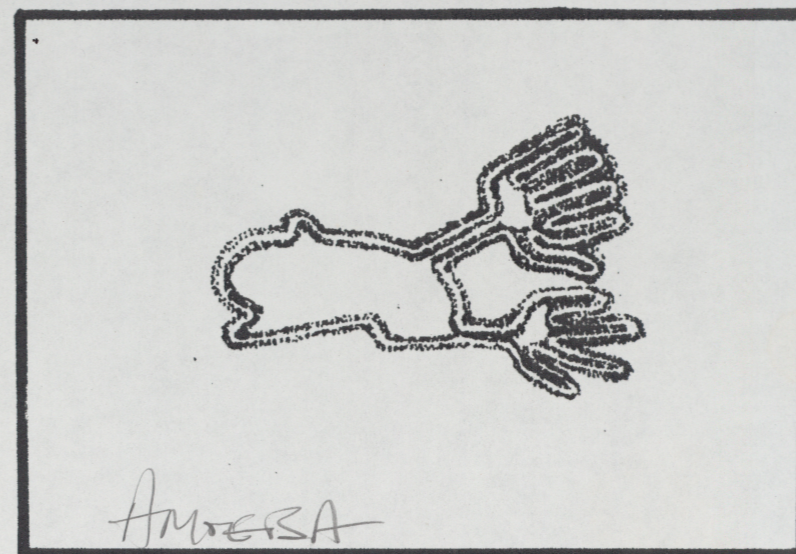

FRAGMENTED / ACTIVE

DENSE / ACTIVE

SLOW / SUSTAINED

EXTREMES OF RANGE

FOLLOW

TUTTI (all parameters)

apsidal walls

bichrome terrors

144 inches x 72 inches
red, yellow white

TUTTI ENSEMBLE

pinkest
wall of twenty-seven devils:
love-lit... SOLO but don't talk
screams which commence inside